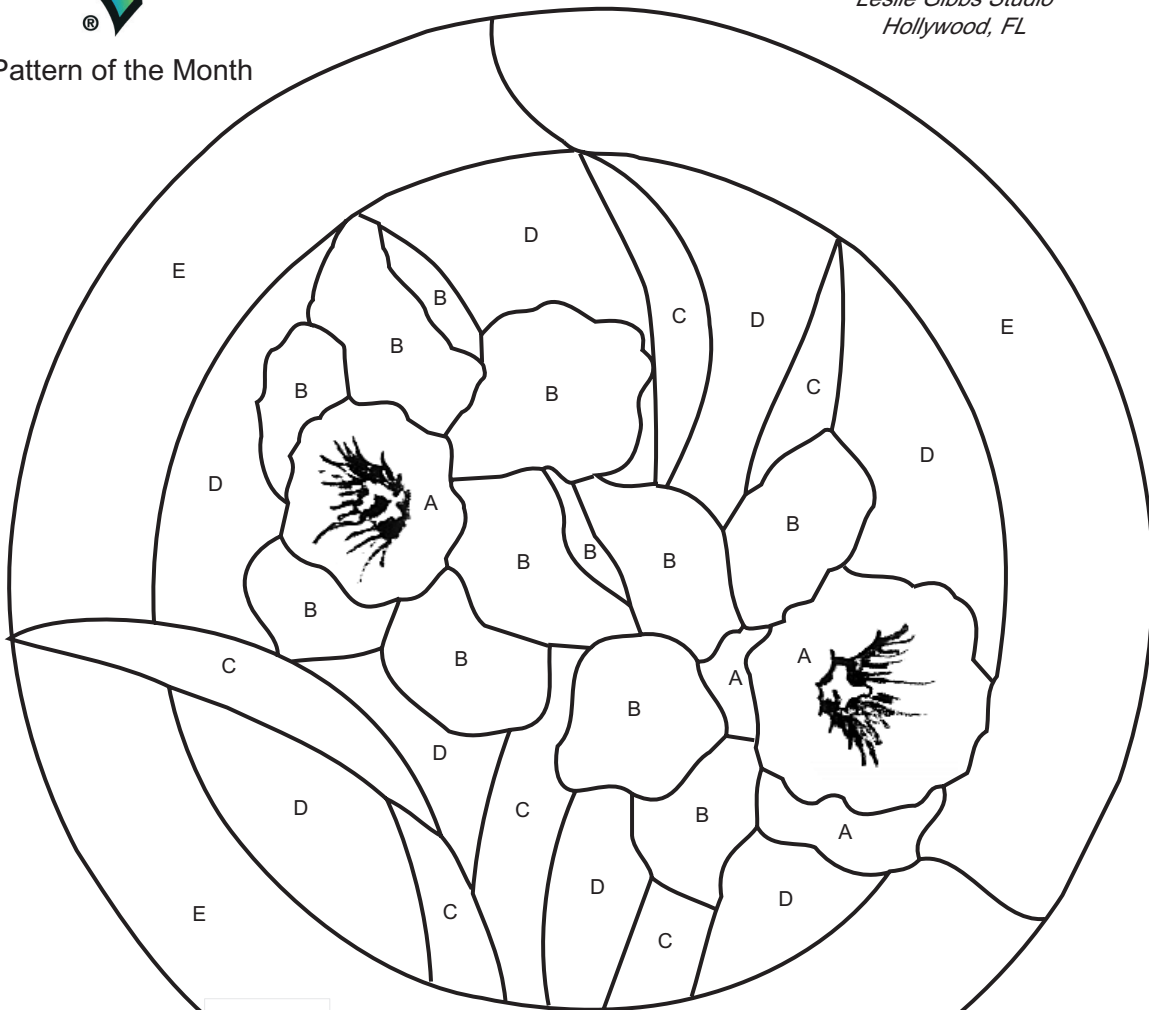

Patterns from Spectrum Glass

More available from www.spectrumglass.com

Pattern of the Month

"SPRING DAFFODILS"

*Leslie Gibbs,
Leslie Gibbs Studio
Hollywood, FL*

Spectrum Glass Suggestions

- | | |
|-----------|--------------------|
| A. 369.1S | Yellow/white |
| B. 305S | Pearl white |
| C. 329.6S | Dark green/white |
| D. 100RR | Clear Rough Rolled |
| E. 100G | Clear Granite |

Option: Center of Daffodils can be painted as shown with glass paints.

© 2000 *Leslie Gibbs* and *Spectrum Glass*
Dealer: Copyright arrangements permit unlimited duplication of patterns for distribution to your customers and students.

TRAINING - TUTORIALS CONTD.

Patterns from Spectrum Glass

More available from www.spectrumglass.com

"Fleur Heraldry"

Glass & Brass Illusions, Inc.

Spectrum Glass Color Suggestions

- | | |
|-----------|---------------------------------|
| A. 110.2W | Pale Amber Waterglass® |
| B. 422-1W | Sea Green/Deep Olive Waterglass |
| C. 121W | Light Green Waterglass |
| D. 125W | Dark Green Waterglass |
| E. 100RR | Clear Rough Rolled |